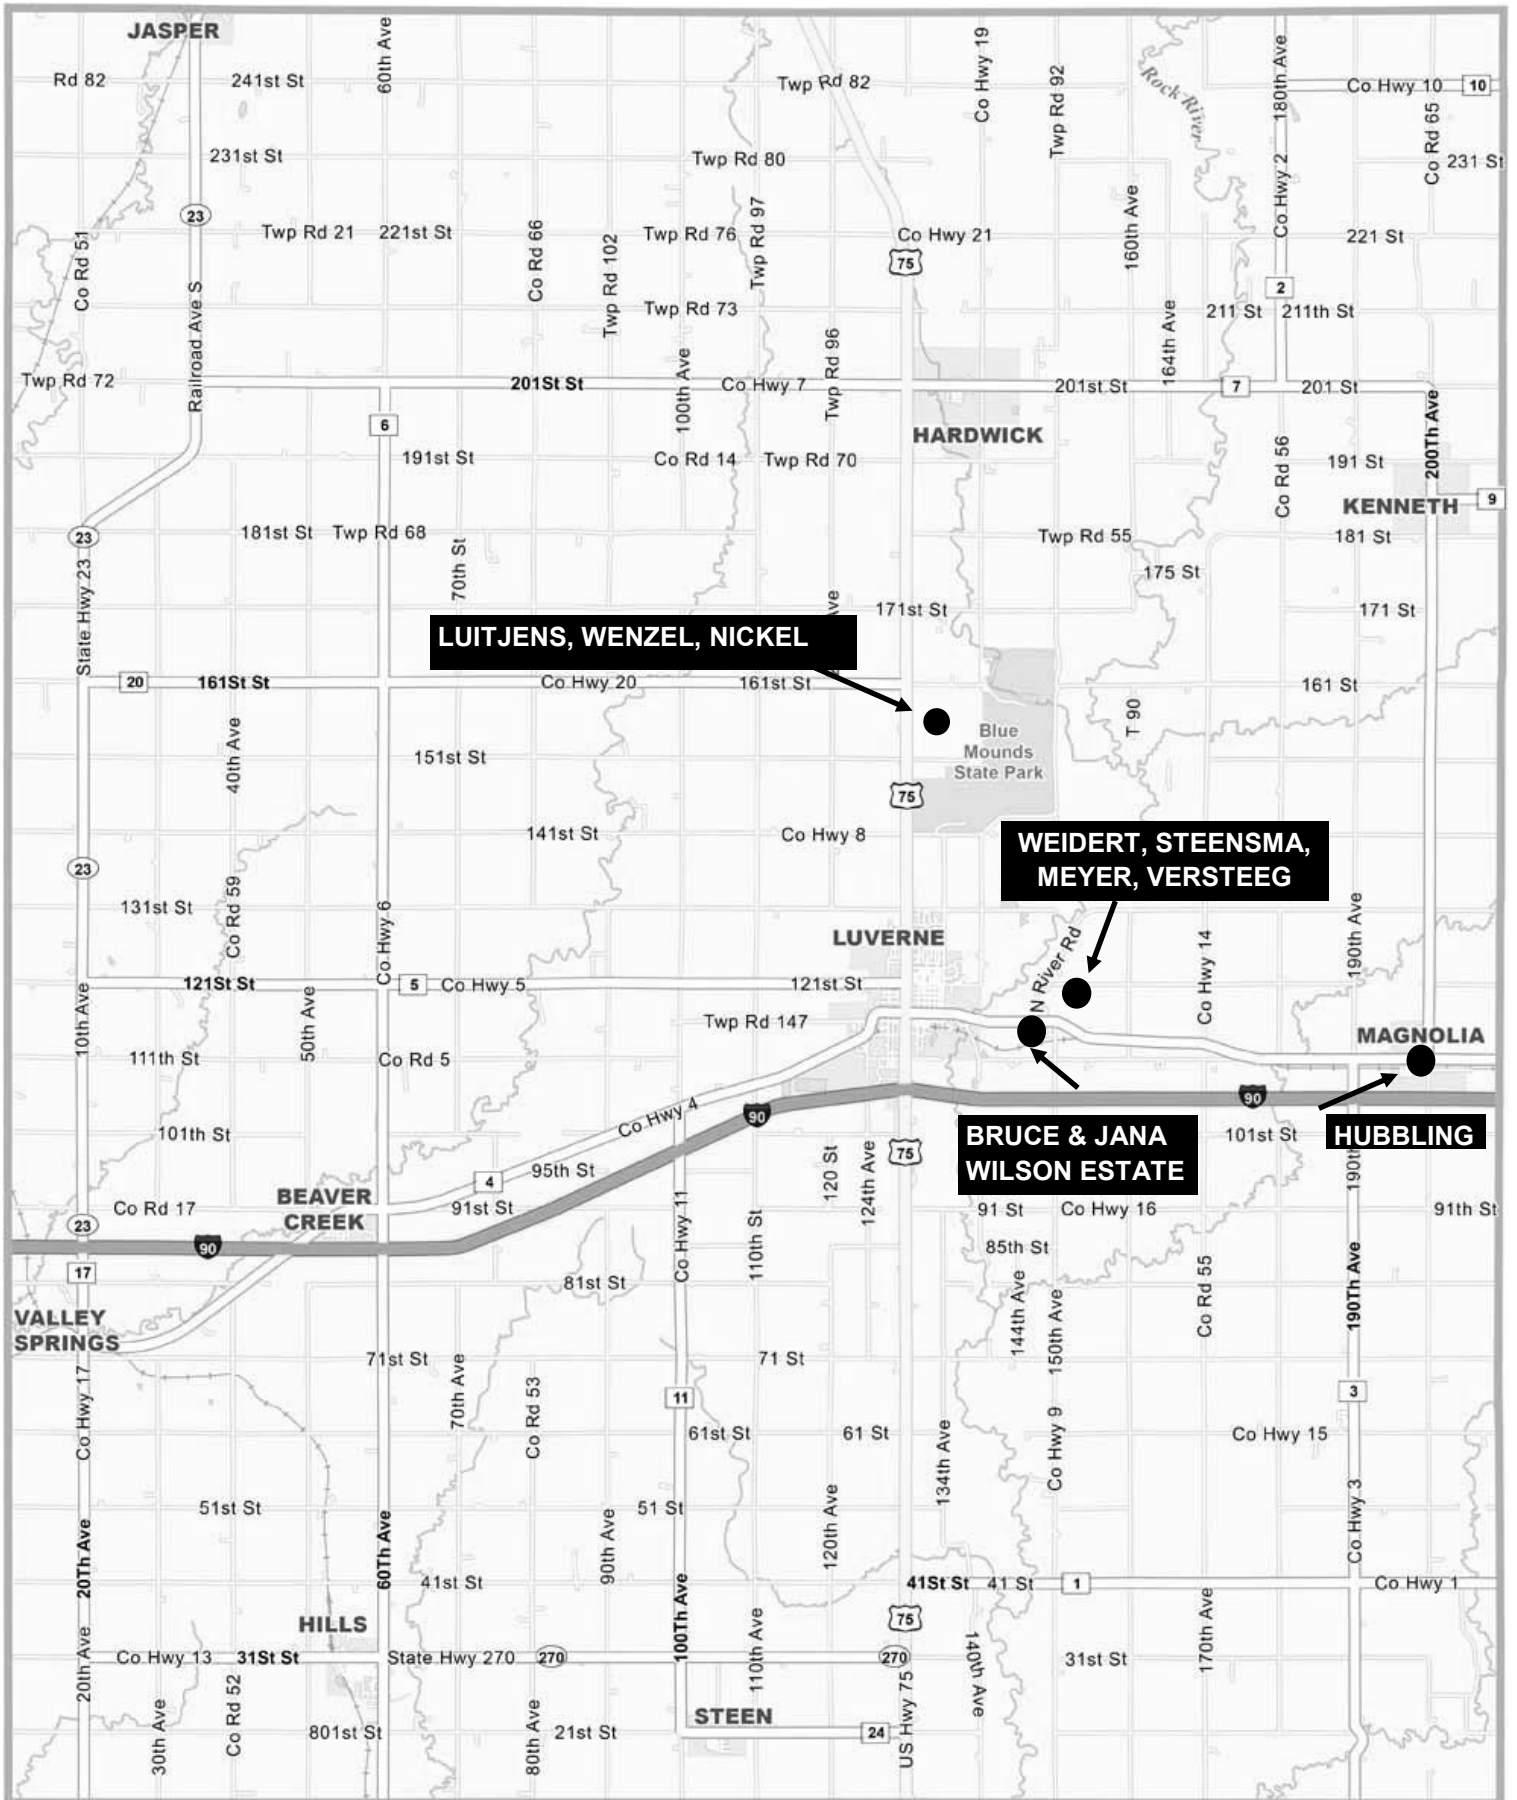

ROCK COUNTY MAP