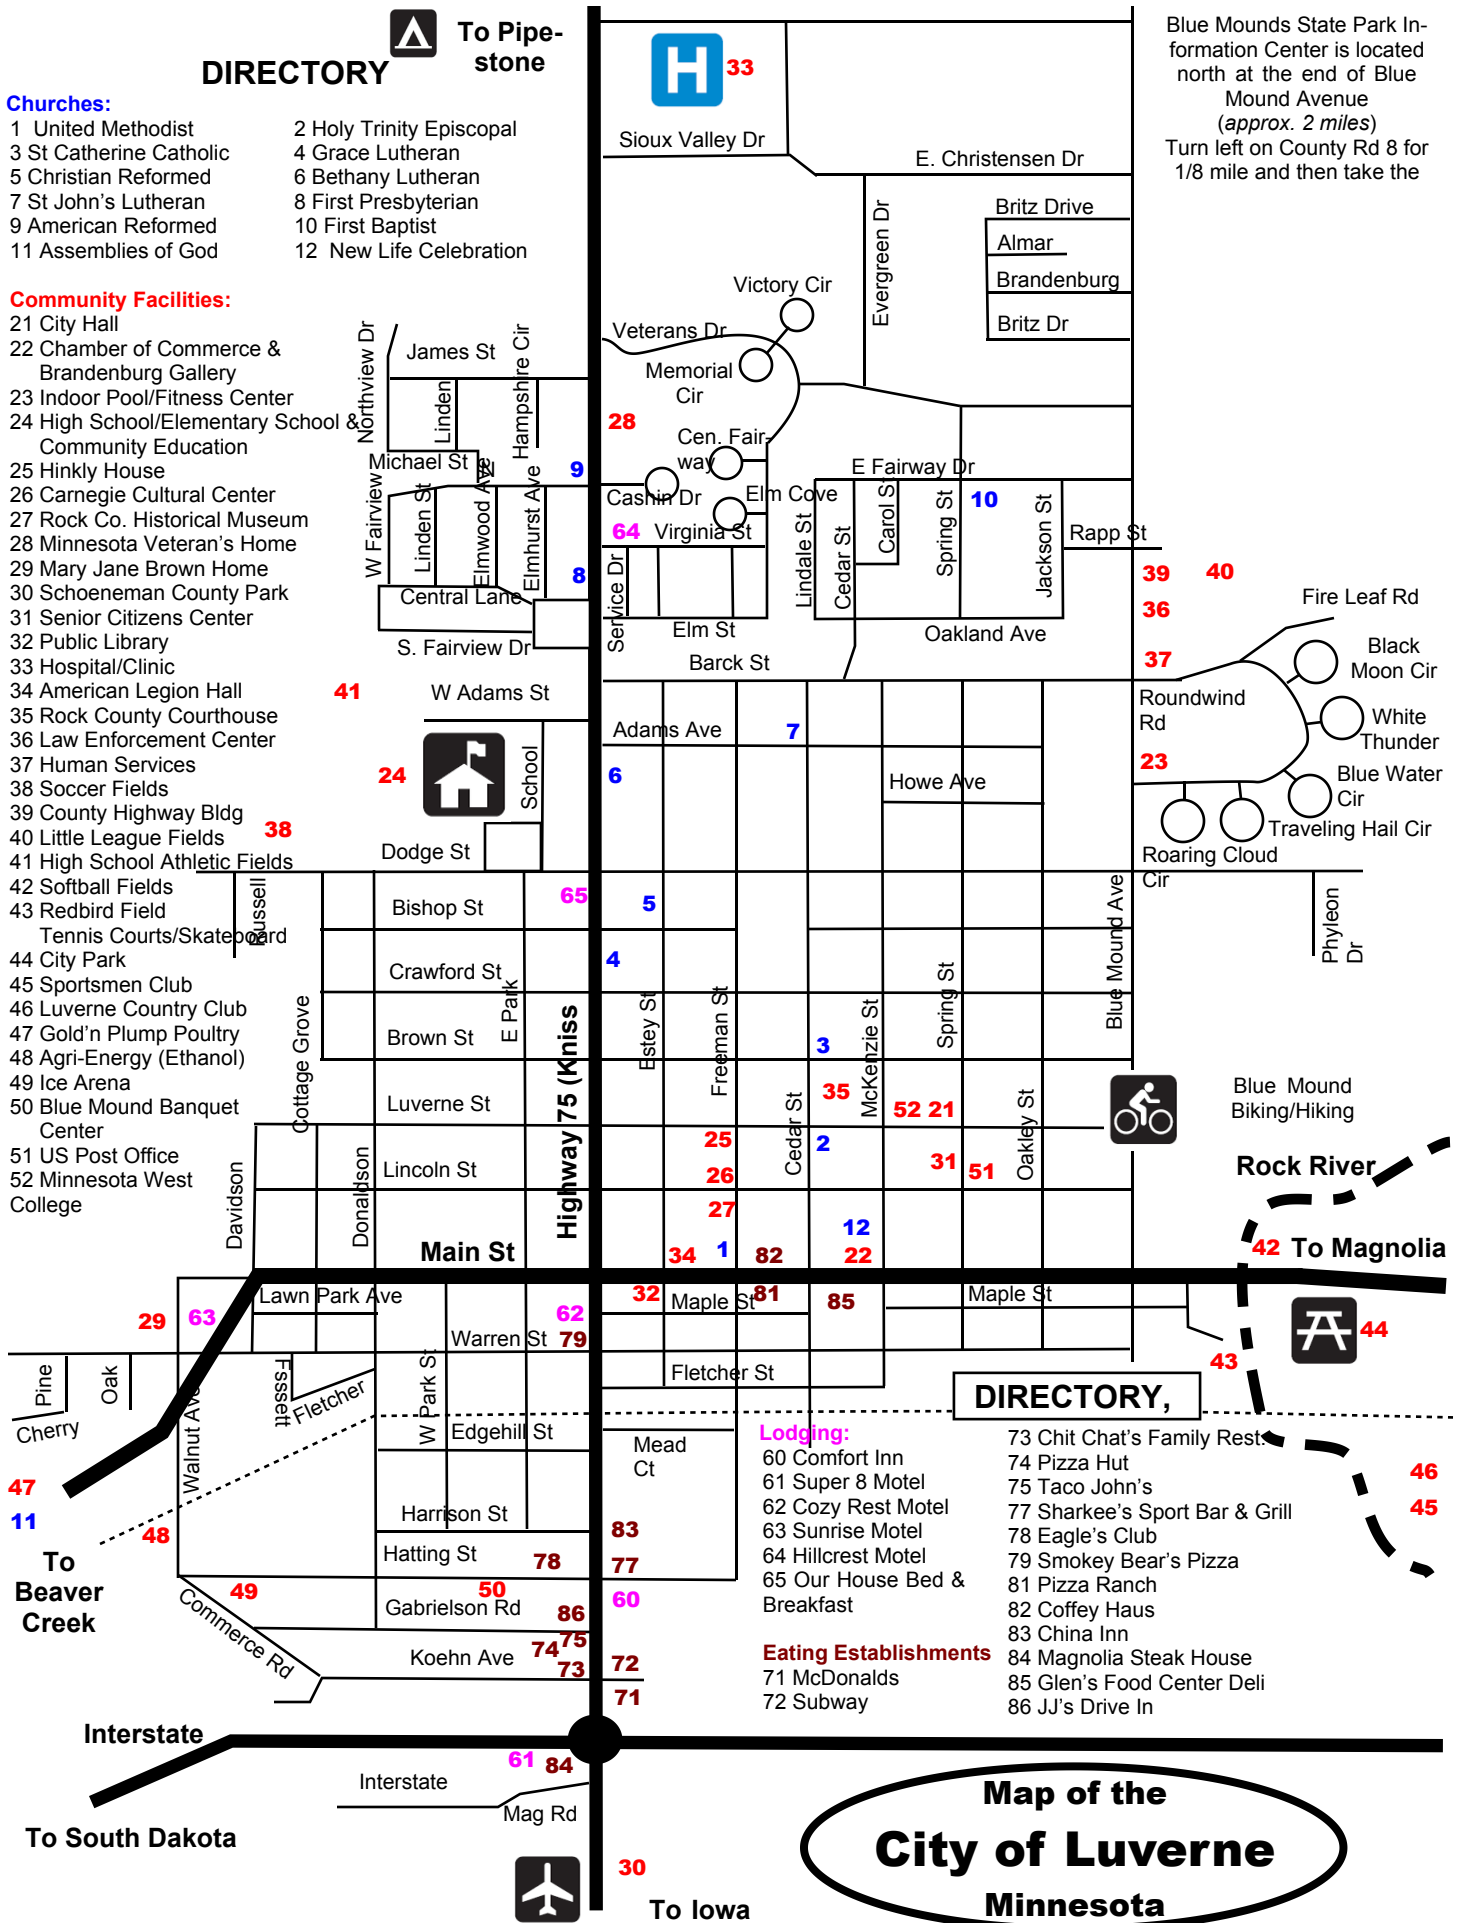

**DIRECTORY** **To Pipestone**

**Churches:**

- 1 United Methodist
- 2 Holy Trinity Episcopal
- 3 St Catherine Catholic
- 4 Grace Lutheran
- 5 Christian Reformed
- 6 Bethany Lutheran
- 7 St John's Lutheran
- 8 First Presbyterian
- 9 American Reformed
- 10 First Baptist
- 11 Assemblies of God
- 12 New Life Celebration

**Community Facilities:**

- 21 City Hall
- 22 Chamber of Commerce & Brandenburg Gallery
- 23 Indoor Pool/Fitness Center
- 24 High School/Elementary School & Community Education
- 25 Hinkly House
- 26 Carnegie Cultural Center
- 27 Rock Co. Historical Museum
- 28 Minnesota Veteran's Home
- 29 Mary Jane Brown Home
- 30 Schoeneman County Park
- 31 Senior Citizens Center
- 32 Public Library
- 33 Hospital/Clinic
- 34 American Legion Hall
- 35 Rock County Courthouse
- 36 Law Enforcement Center
- 37 Human Services
- 38 Soccer Fields
- 39 County Highway Bldg
- 40 Little League Fields
- 41 High School Athletic Fields
- 42 Softball Fields
- 43 Redbird Field Tennis Courts/Skateboard
- 44 City Park
- 45 Sportsmen Club
- 46 Luverne Country Club
- 47 Gold'n Plump Poultry
- 48 Agri-Energy (Ethanol)
- 49 Ice Arena
- 50 Blue Mound Banquet Center
- 51 US Post Office
- 52 Minnesota West College

Blue Mounds State Park Information Center is located north at the end of Blue Mound Avenue (approx. 2 miles) Turn left on County Rd 8 for 1/8 mile and then take the

- Lodging:**
- 60 Comfort Inn
  - 61 Super 8 Motel
  - 62 Cozy Rest Motel
  - 63 Sunrise Motel
  - 64 Hillcrest Motel
  - 65 Our House Bed & Breakfast
- Eating Establishments**
- 71 McDonalds
  - 72 Subway
  - 73 Chit Chat's Family Rest.
  - 74 Pizza Hut
  - 75 Taco John's
  - 77 Sharkee's Sport Bar & Grill
  - 78 Eagle's Club
  - 79 Smokey Bear's Pizza
  - 81 Pizza Ranch
  - 82 Coffey Haus
  - 83 China Inn
  - 84 Magnolia Steak House
  - 85 Glen's Food Center Deli
  - 86 JJ's Drive In

**Map of the City of Luverne Minnesota**